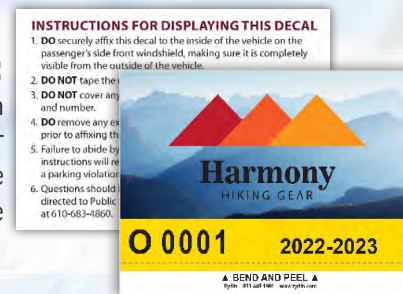

Instructions and Special Messaging

Liner

Instructions: Each item can carry your specific message on a removable liner.