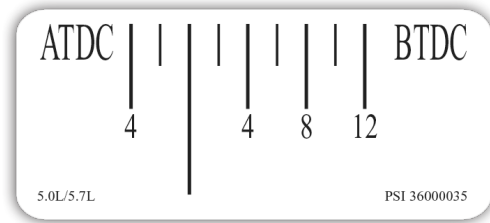

Add warnings, instructions, or any other helpful information to your equipment. Rydin's equipment labels are made to withstand both demanding indoor and outdoor environments.

"Punch-Style" Inspection Tag