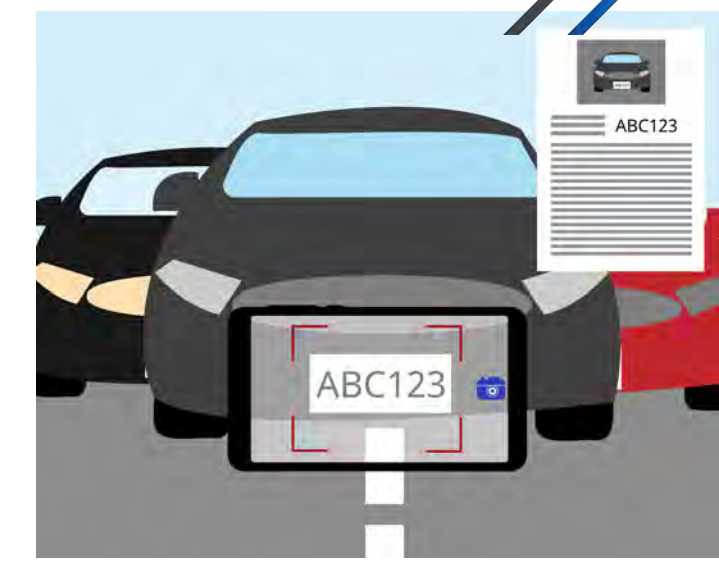

Our RFID hang tags and cards offer a secure, convenient, and reusable way to offer authorized access.

Vehicle Access Vehicle Plates

What is LPR?
 License Plate Recognition technology offers a quick and accurate reading of vehicle license plates.

Data is collected with cameras and immediately processed to identify authorized vehicles, or confirm payment of fees.

Our **Parking Access Vehicle Plates** offer a perfect solution that allows your staff to identify vehicles in states that do not require a front license plate.