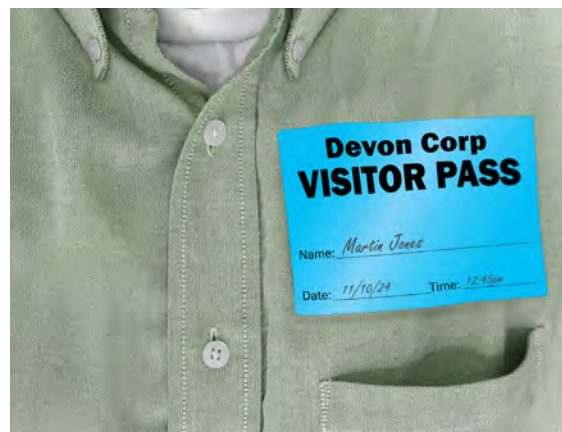

Hang Tags

Secure Identification:

Hang tags can be an integral part of your permitting strategy. Hundreds of shapes - even custom - as well as a variety of security features mean you'll be able to offer a secure, hard to counterfeit identification solution. Hang tags can be transferred from vehicle to vehicle and are easy for your enforcement staff to see at a distance.

Temporary Permits

Paper Hang Tags

Rydin's paper hang tags are an efficient and cost-effective way to identify visitors, contractors, and vendors. These are available in a number of materials, including recyclable options.

Paper Decals

Adhesive strips can be added to the face of paper parking passes to adhere them to the window.

Semi-Gloss Litho

Create a visitor pass that rips like paper, but has more durability. This material helps create a professional temporary name tag that won't leave any sticky residue on your guest's clothing.