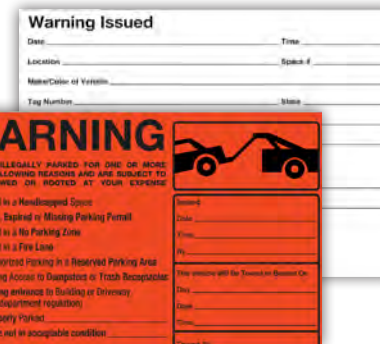

Warning Labels

w/Tab

SKU: WL-01
Size: 7.25"W x 3.25"H
Material: Fluorescent adhesive paper
 *Sold in Packs of 100.

w/Back Print

SKU: WL-05, WL-06, WL-07
Size: 7"W x 5"H
Material: Fluorescent adhesive paper
 *Sold in Packs of 100.