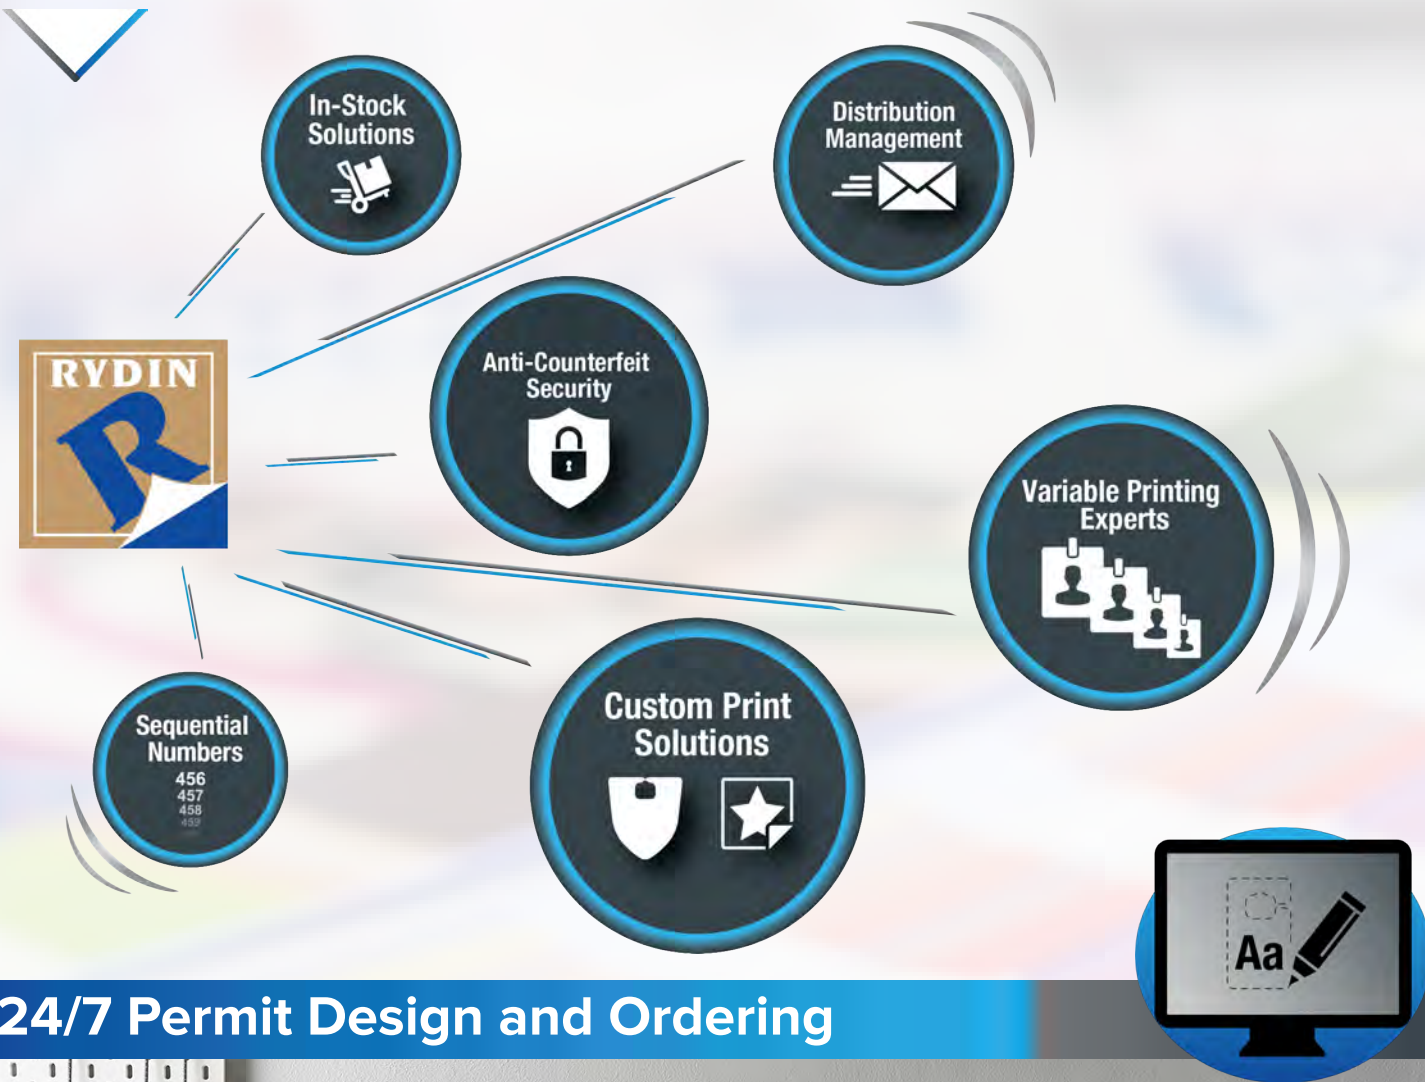

The Rydin Difference - Services & Solutions