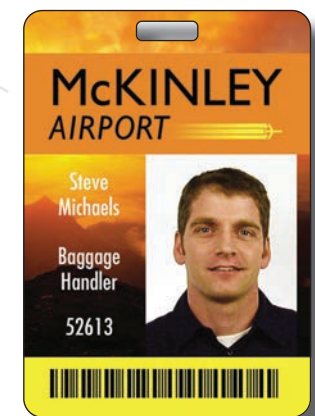

100% Satisfaction Guarantee

99.8% On-Time Delivery!