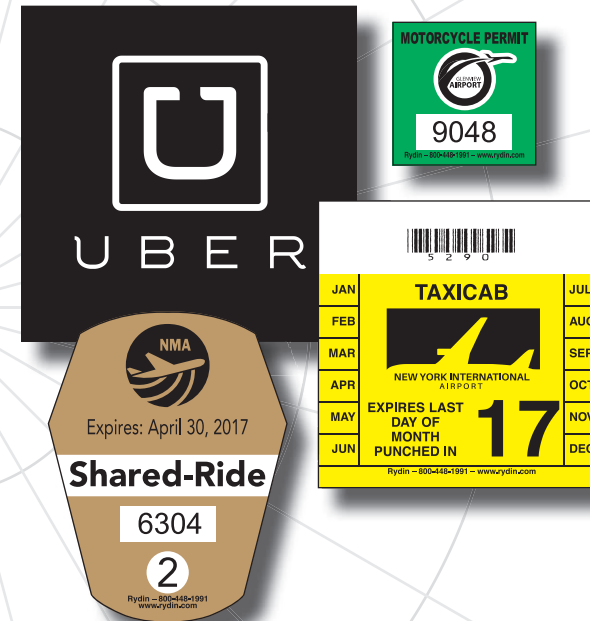

SPECIAL ACCESS PERMITS

Ensure that all SIDA points are secured with Rydin's special access permits. Whether it's clearance for restricted areas in the terminals or access to the apron or runway, you can keep track of who comes and goes with these permits. Between our durable hang tags and our vibrant and customizable decals, there is sure to be the right option for your airport!

TEMPORARY PERMITS

An effective solution at an affordable price! With Rydin's temporary permits, you can easily keep track of cars in your parking lots. Choose from our writable paper hang tags or our scratch off tags that clearly show when the permit expires.